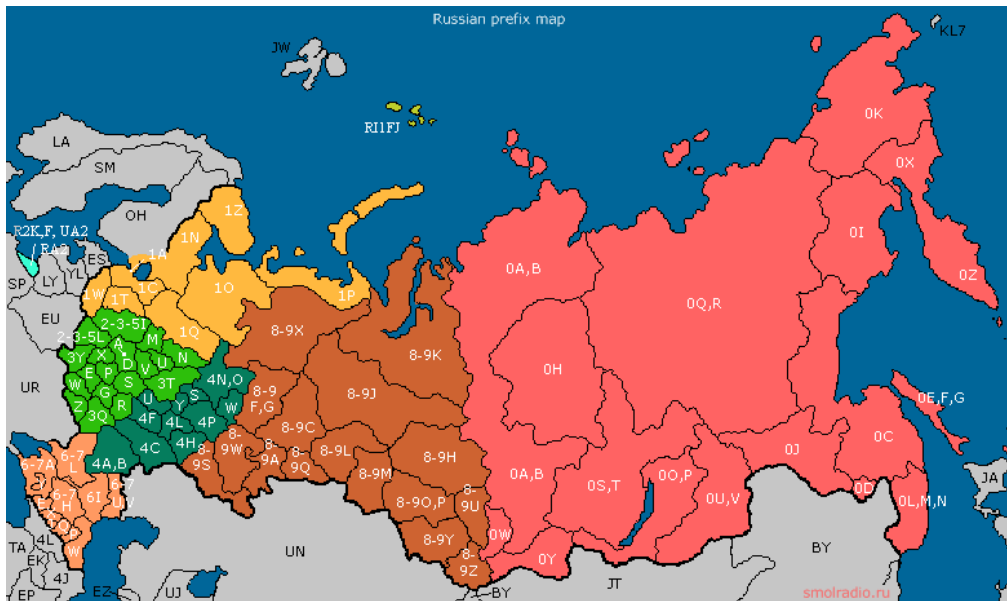

Russian Call Areas & Zones by Oblast or Region

Serge Stroobandt, ON4AA

Copyright 2014–2016, licensed under [Creative Commons BY-NC-SA](https://creativecommons.org/licenses/by-nc-sa/4.0/)

Map

Figure 1: Russian call areas in relation to the oblasts and regions *Source: RUQRZ.com*

Call areas

Table 1: Russian call areas by oblast or region

numeral + 1st suffix letter	oblast or region	abbreviation	ITU zone	CQ zone	continent
1A, 1B	Saint-Petersburg	SP	29	16	EU
RI1AN	Antarctica	AN	69	13	AN
RI1FJ	Franz Josef Land	FJ	75	40	EU
1C, 1D	Leningradskaya oblast	LO	29	16	EU
RI1MV	Malyj Vysotskij Island	MV	19	16	EU
1N	Karelia	KL	19	16	EU
1O	Arkhangelskaya oblast	AR	19	16	EU