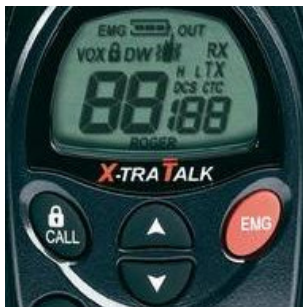

Low Power Devices and 70 cm Amateur Radio

Serge Stroobandt, ON4AA

Copyright 2017–2022, licensed under [Creative Commons BY-NC-SA](#)

This document is still under construction.

Introduction

- Unlike Private Mobile Radio [PMR446](#) 500 mW ERP
- Low-Power Device [LPD433](#) 10 mW
- [70 cm bandplan of IARU Region 1](#)
- Low-Power Wide-Area Network [LPWAN](#) in Region 2
- [433.92 MHz for remote keyless car locks](#) of European, Japanese and Asian cars

LPD433 channels

Midland G9

The 69 channels of LPD433 are listed with their respective frequency in the table below. Channel numbers in *italic* have a frequency with a specific use in the amateur radio [70 cm bandplan of IARU Region 1](#) or are in the vicinity of 433.92 MHz, the frequency for [remote keyless car locks](#) of European, Japanese and Asian cars. Hence, try to avoid the channel numbers in *italic*. **Boldface channel numbers are normal-**